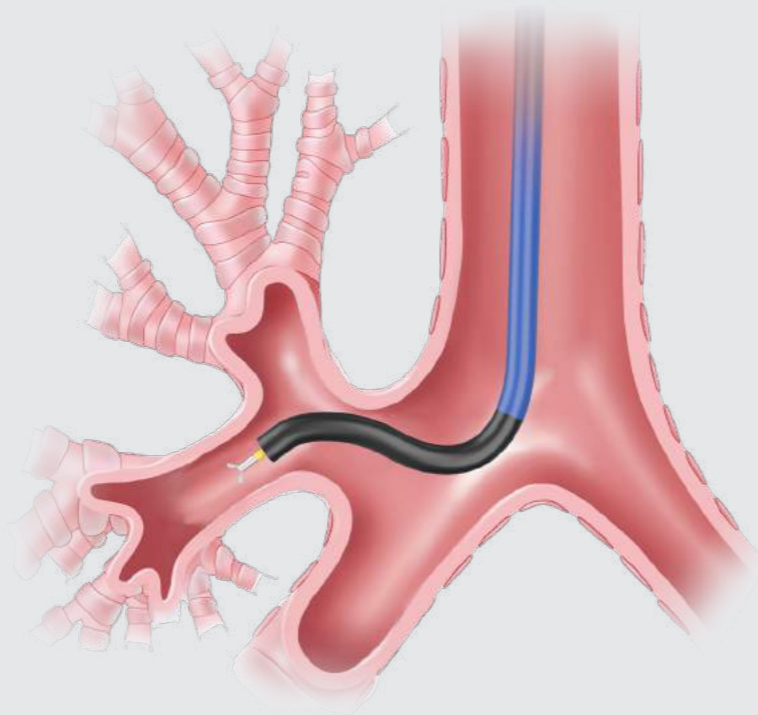

- Plug in and ready to go
- Multiple size to satisfy various clinical settings
- Navigate with ease

High Quality Image

210° / 210° high deflection,
Ensure full navigation

- Slim Model: OD 2.2/ ID 0 mm
OD 3.2/ ID 1.2 mm
- Routine Model: OD 4.0/ ID 2.0 mm
OD 5.2/ ID 2.6 mm
- Therapy Model: OD 5.0/ ID 2.8 mm
OD 5.8/ ID 3.4 mm